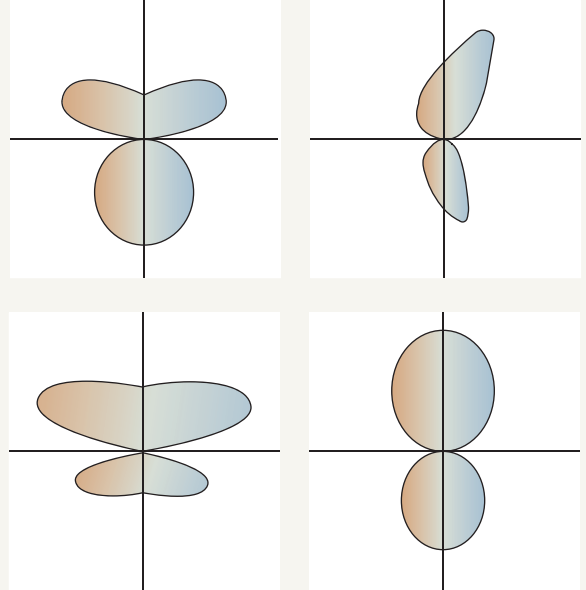

AURA variLine™ is a modern, versatile line of luminaires that can be easily joined to produce continuous lines of illumination.

With a wide output range from 420 lumens per foot to 2400 lumens per foot, variLine is perfect for various applications including general ambient lighting, architectural accents, task lighting, or enhancing the mood and atmosphere of a space. AURA variLine can be installed in different ways, such as recessed, surface, suspended, or wall mounted.

Selectable lumen output and CCT allow for complete control of your lighting, and combining fixtures into runs or shapes creates unique and interesting installations. variLine is an elegant solution for indoor applications, including educational facilities, offices, hospitality venues, and more.

variLine™ linear

FEATURES

- 1.5", 2", 3", and 4" widths available
- 2', 3', 4', and 8' length options - join for continuous runs
- One-piece extruded aluminum housing, die-cast endcap
- 420 - 2400 lumens per foot
- Available in White, Black and Custom colors
- Input Voltage: 120-277V
- Standard 0-10V dimming, down to 1%
- Standard 2.5KV surge protection
- variTune™ switchable CCT: 3000K | 3500K | 4000K
- variLumen™ switchable output levels: 100% | 75% | 55%
- Lens option for Batwing and Wallwash
- Optional motion sensor
- Optional integrated battery backup
- Suspended, Recessed, Surface, and Wall mounting
- Illuminated Corners and Shape joiners

OPTICS

CORNER PATTERNS

APPLICATIONS

Surface Mount

Cable Mount

Recessed Mount

For more
information,
visit us online.